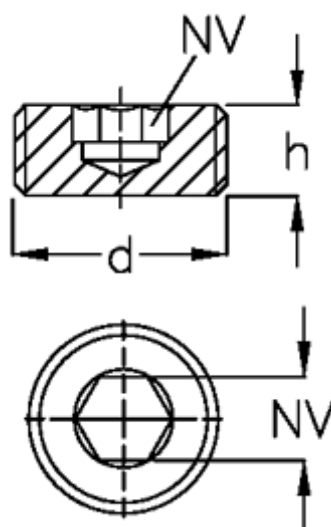

Data Sheet

Article number: 20252M3015PRB
Description: E+G Blanking plugs
GN 252-M30x1.5-PRB

Measures

d	= M30x1,5
H	= 12
Internal hexagon	= 17